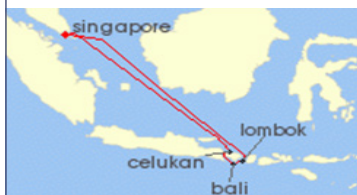

BALI & LOMBOK ADVENTURE

Anthem of The Seas

9D

24 Feb - 04 Mar 2025

Fare start from
S$ 1,284
per person

Singapore - Celukan Bawang - Bali - Lombok - Singapore

port charge , tax , gratuity S$ 697