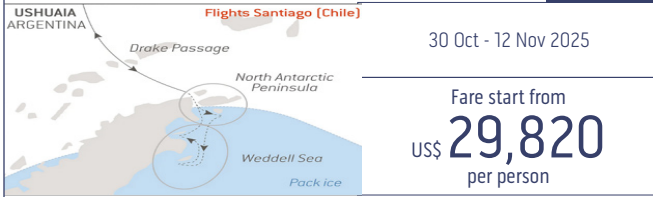

Prices and availability are subject to change

THE EMPEROR PENGUINS OF WEDDELL SEA | Le Commandant Charcot

14D