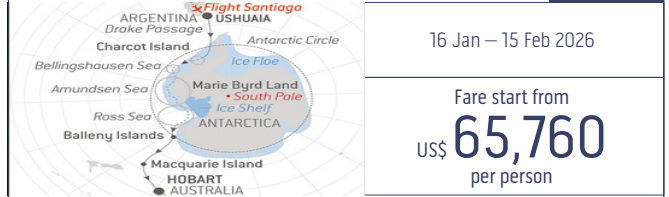

UNEXPLORED ANTARCTICA BETWEEN TWO CONTINENTS | Le Commandant Charcot

30D