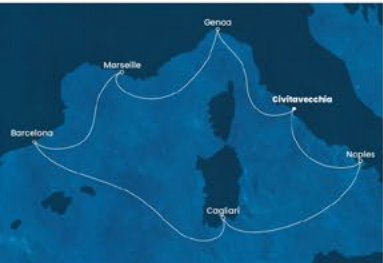

MEDITERRANEAN CRUISE 8D from Civitavecchia Rome

2025 | OCT 23 - 30

Smeralda : 2022 | 182,700 Ton | 6.522 Passengers

Day | Port

Arrive

Depart

1	CIVITAVECCHIA ROME ITALY	EMBARK	7 PM
2	GENOA ITALY	8:30 AM	6 PM
3	MARSEILLE FRANCE	9 AM	6 PM
4	BARCELONA SPAIN	8 AM	6 PM
5	AT SEA	-	-
6	CAGLIARI SARDINIA	7 AM	4.30 PM
7	NAPLES ITALY	10 AM	8 PM
8	CIVITAVECCHIA ROME ITALY	8 AM	DISEMBARK